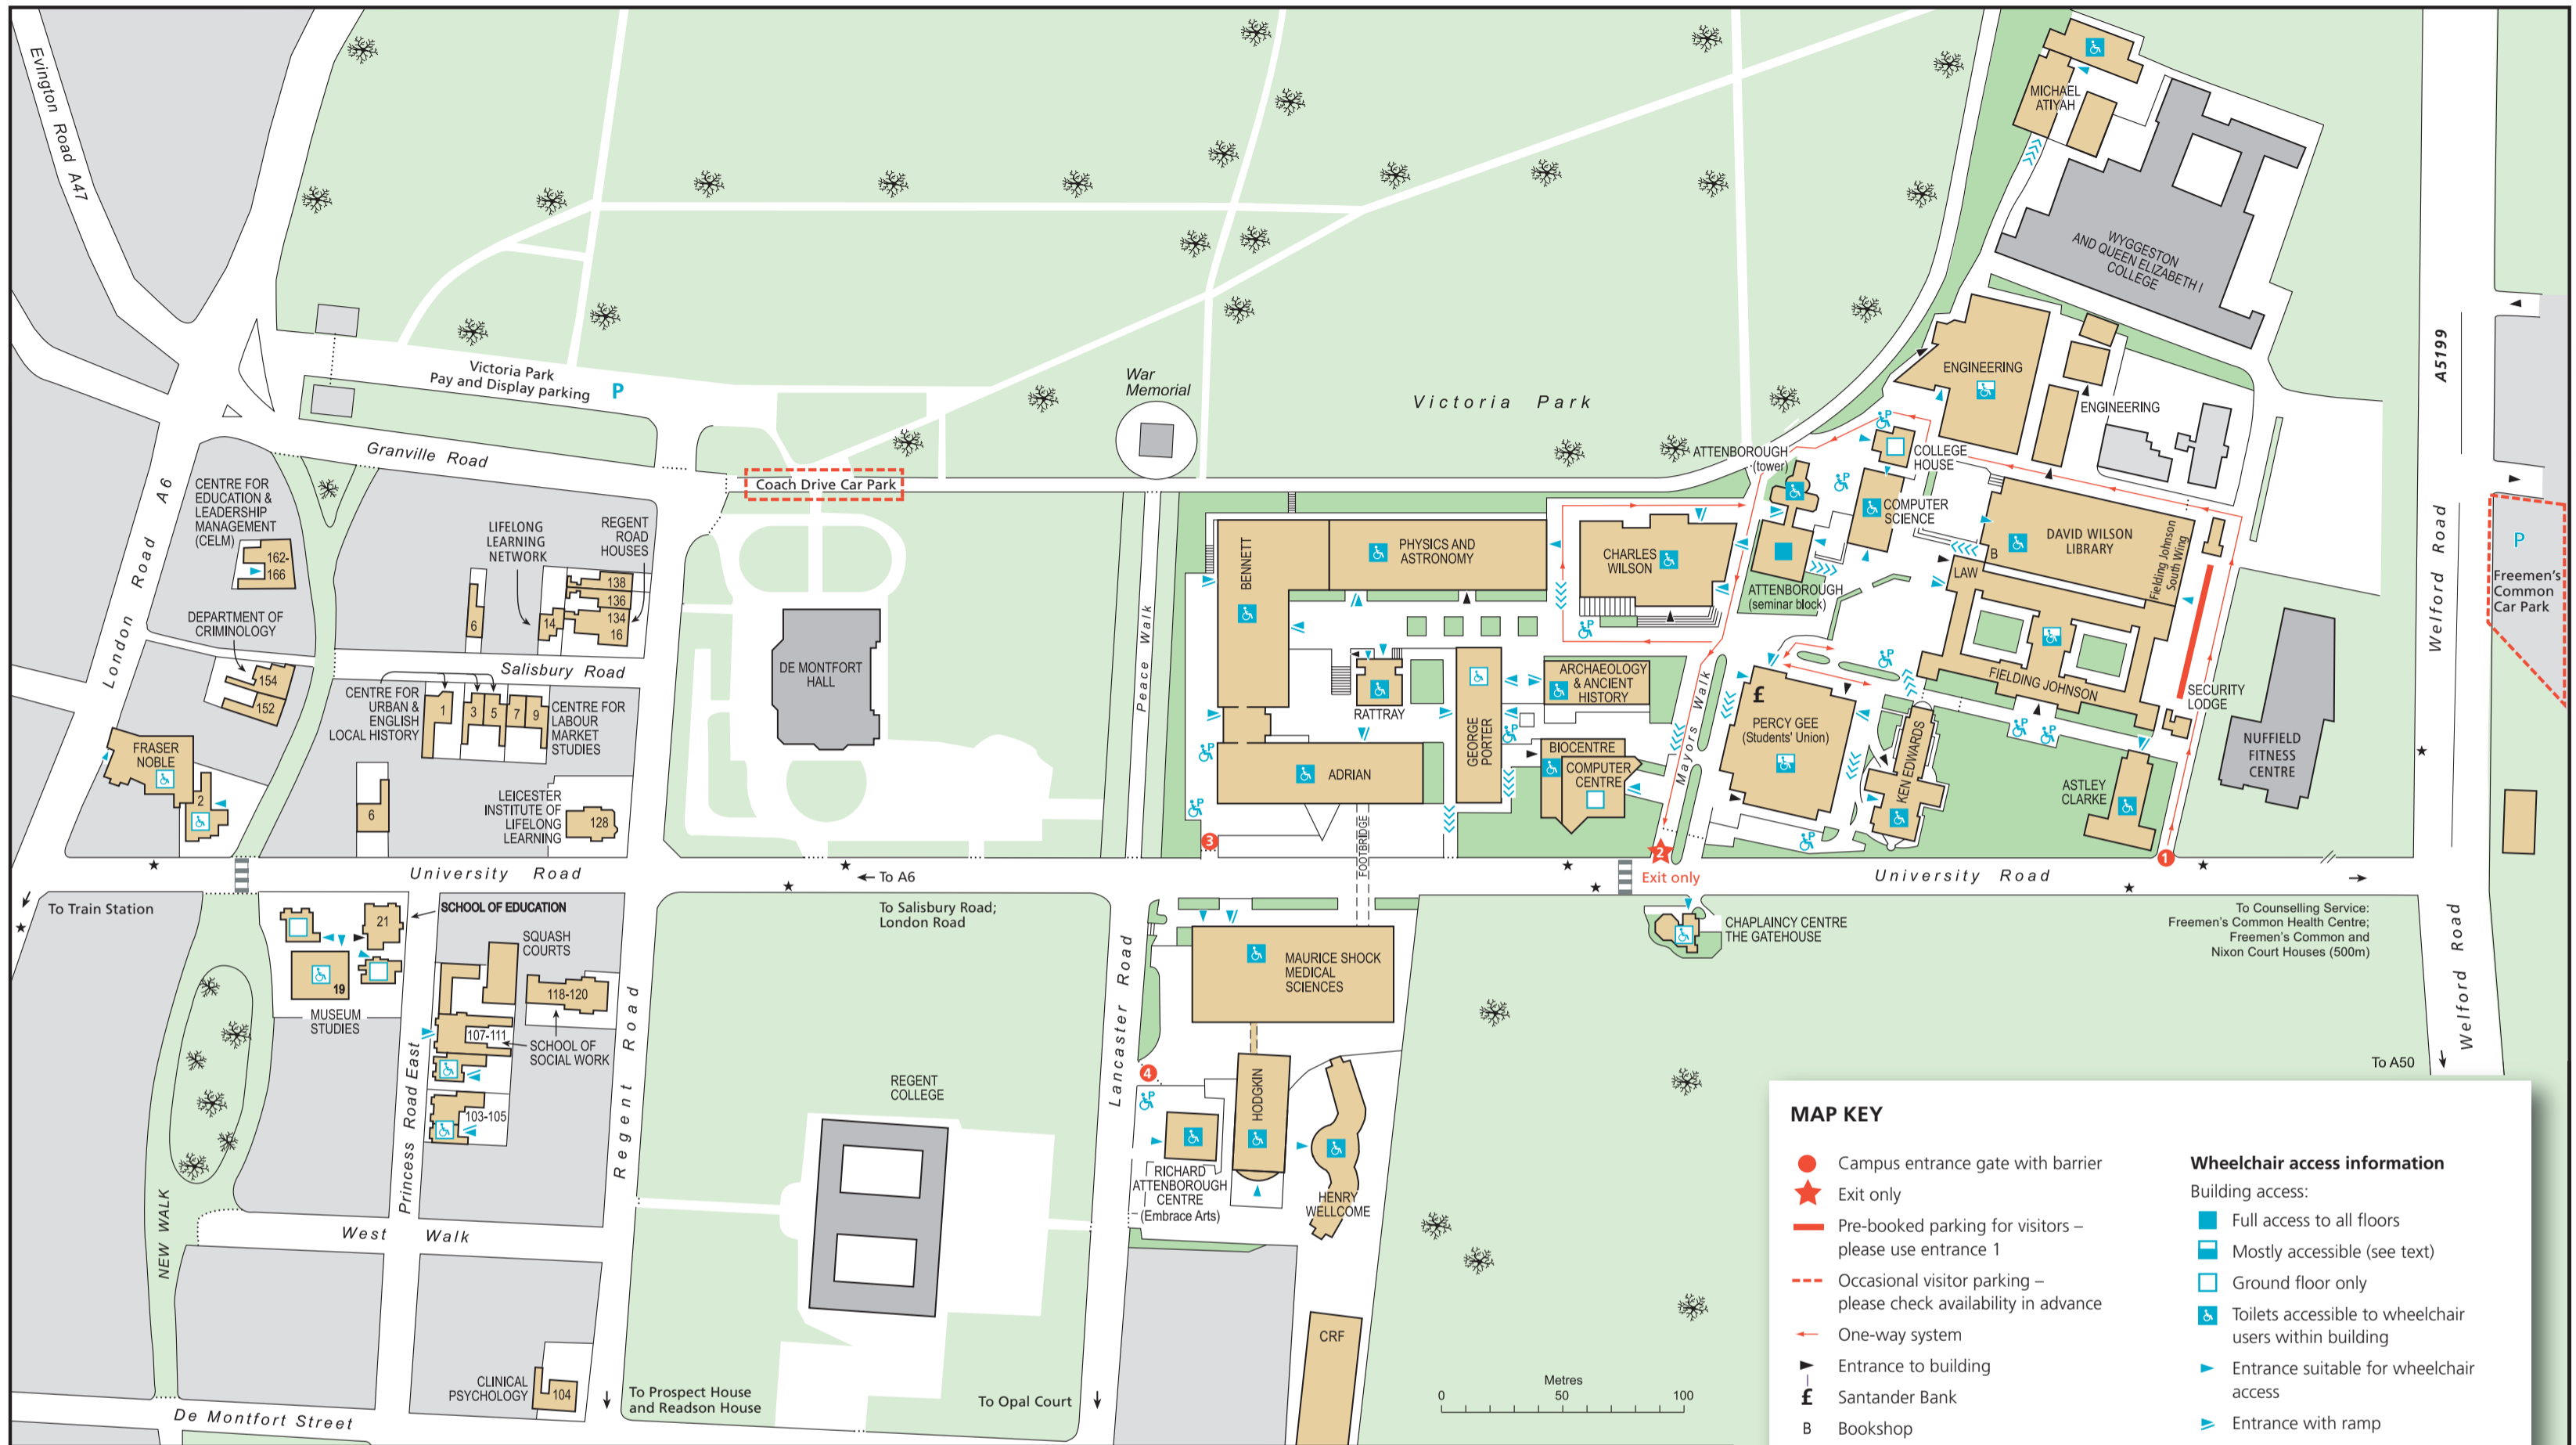

University of Leicester Campus Maps

MAP KEY

- Campus entrance gate with barrier
- ★ Exit only
- Pre-booked parking for visitors – please use entrance 1
- - - Occasional visitor parking – please check availability in advance
- One-way system
- ▶ Entrance to building
- £ Santander Bank
- B Bookshop
- ★ Bus Stop
- ▬ Crossing
- P Parking

Wheelchair access information

Building access:

- Full access to all floors
- Mostly accessible (see text)
- Ground floor only
- ♿ Toilets accessible to wheelchair users within building
- ▶ Entrance suitable for wheelchair access
- ▶ Entrance with ramp
- ▶▶▶ Slope over 10%
- ♿ Car parking space for disabled drivers