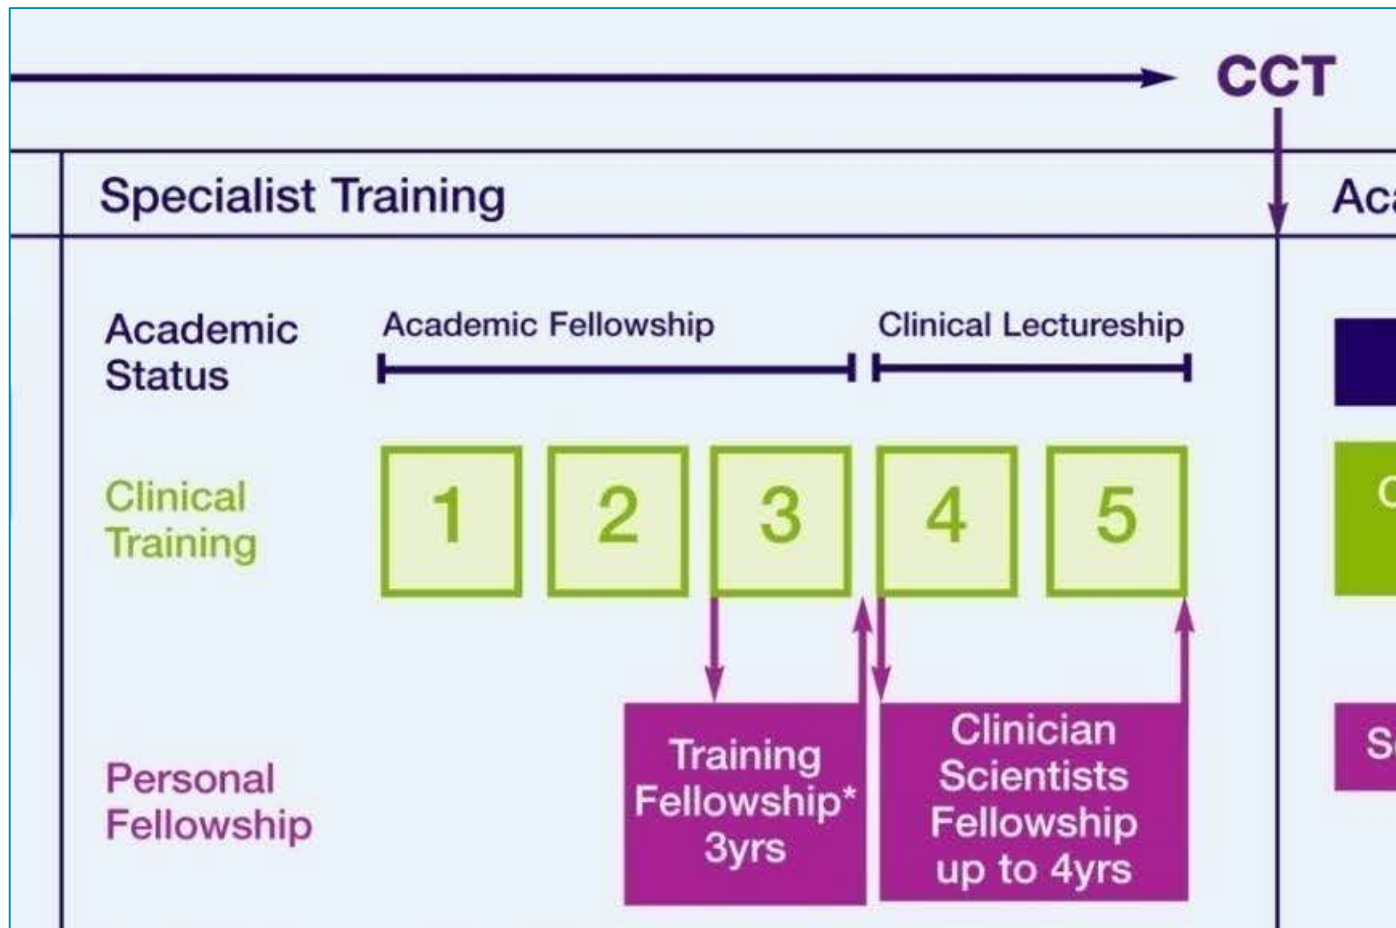

UNIVERSITY OF
LEICESTER

What is an academic trainee?

Matt Bown

Director of Clinical Academic Training, University of Leicester

www.le.ac.uk

NIHR Academic training pathways

NIHR Academic training pathways

NIHR Academic training pathways

NIHR Academic training pathways

NIHR vs local funding