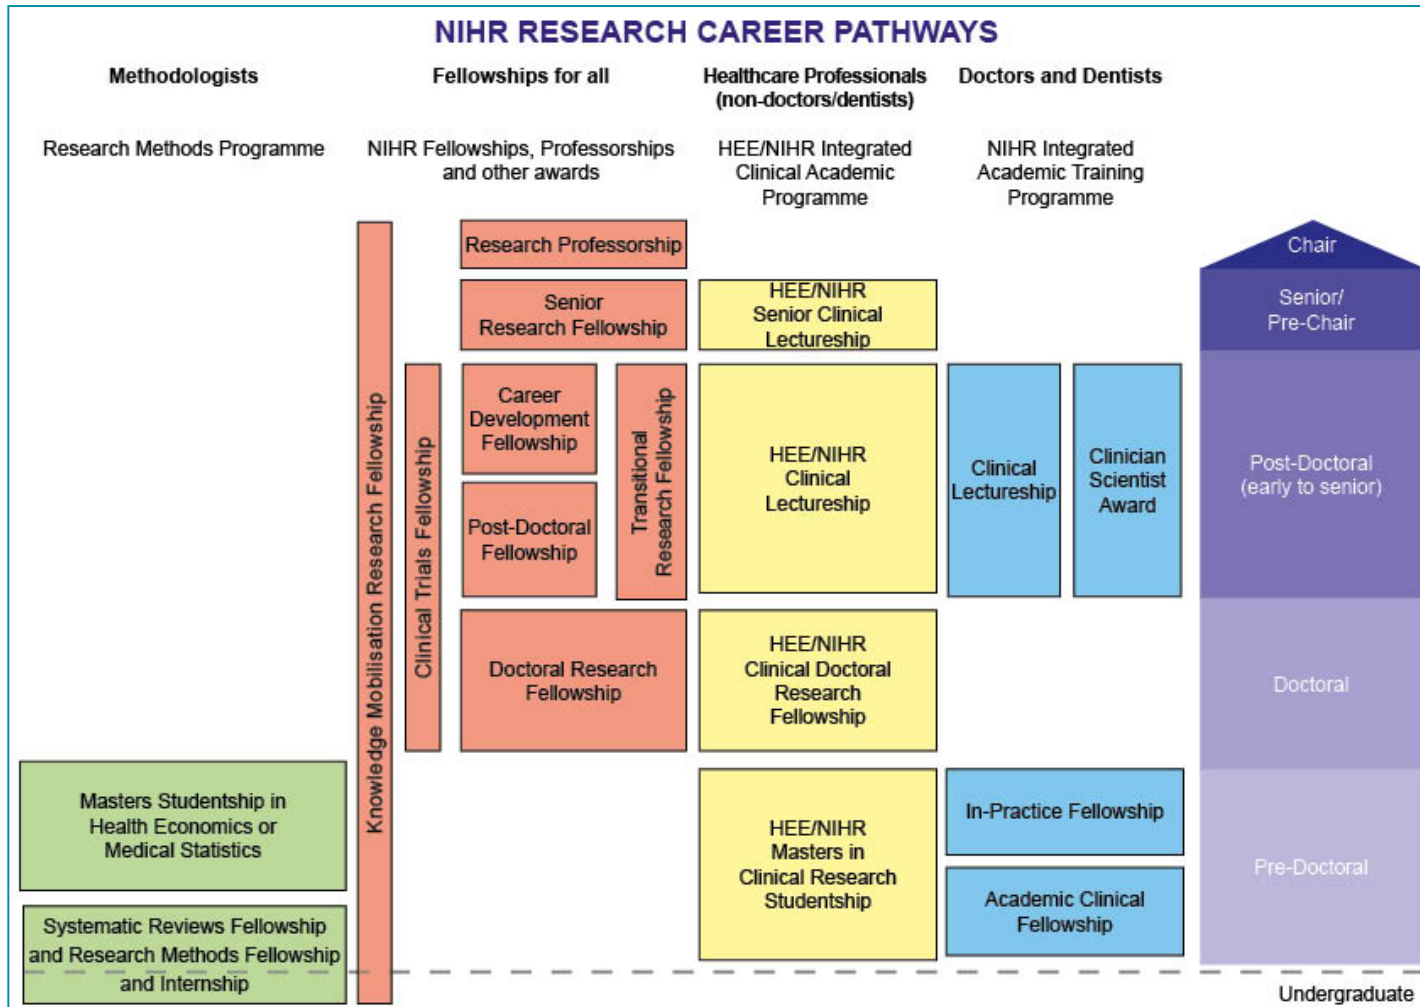

UNIVERSITY OF
LEICESTER

What is an academic trainee?

Matt Bown

Director of Clinical Academic Training, University of Leicester

www.le.ac.uk

NIHR Academic training pathways

NIHR Academic training pathways

NIHR Academic training pathways