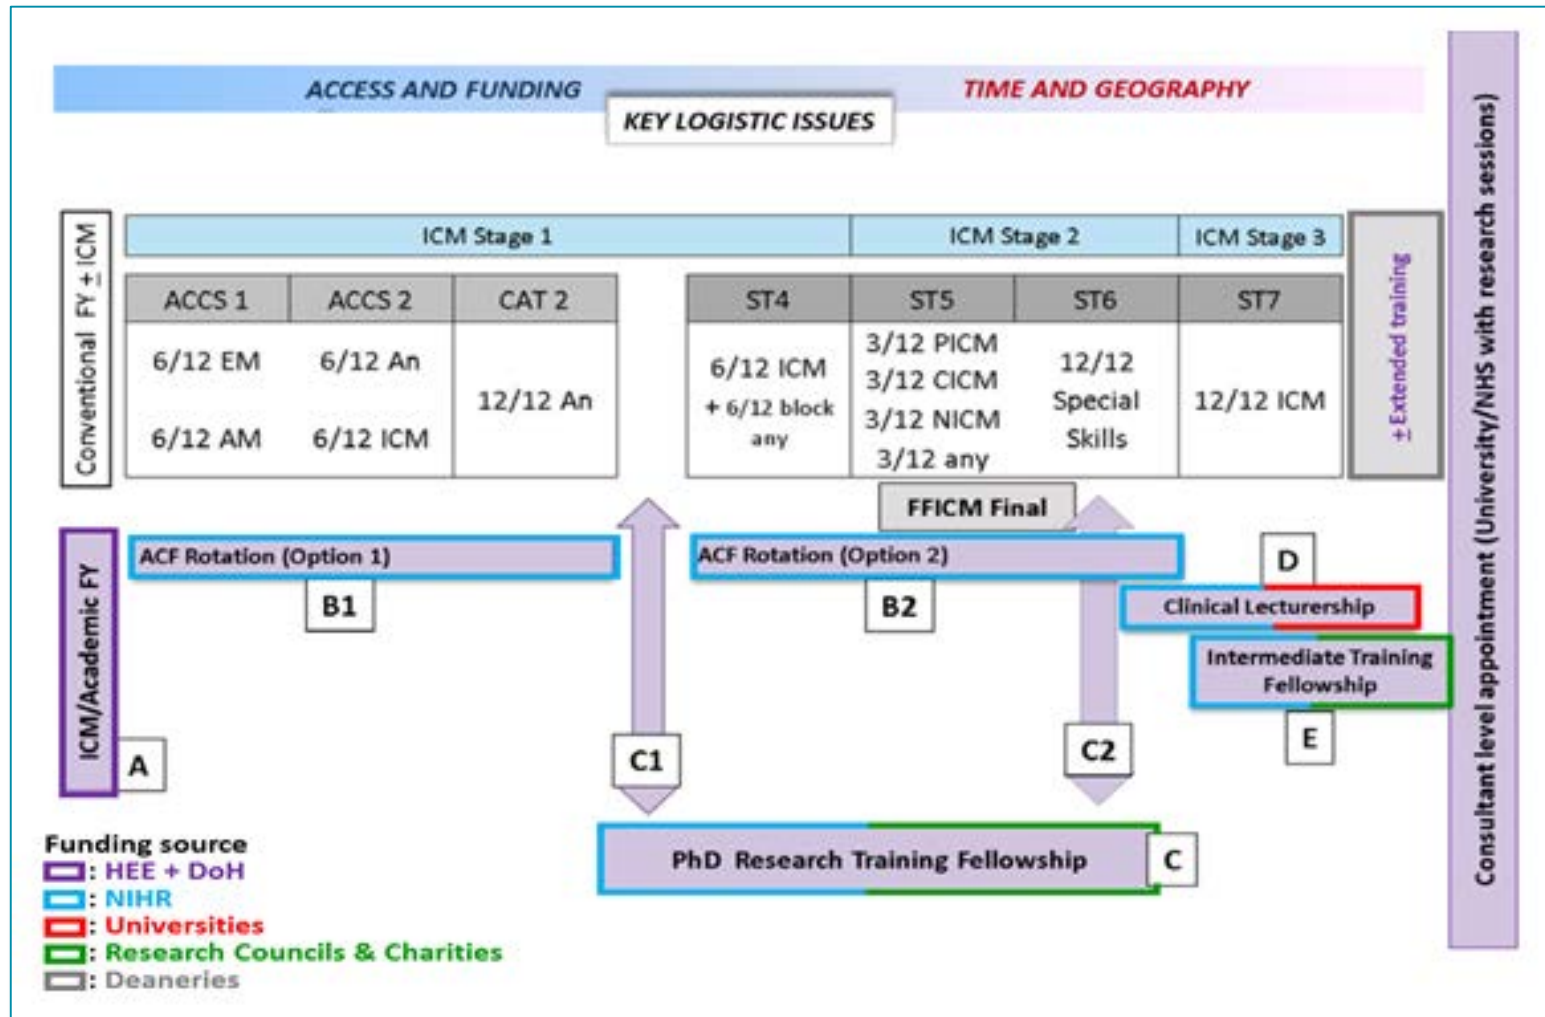

UNIVERSITY OF
LEICESTER

What is an academic trainee?

Matt Bown

Director of Clinical Academic Training, University of Leicester

www.le.ac.uk

NIHR Academic training pathways

NIHR Academic training pathways

NIHR Academic training pathways

NIHR Academic training pathways

NIHR vs local funding